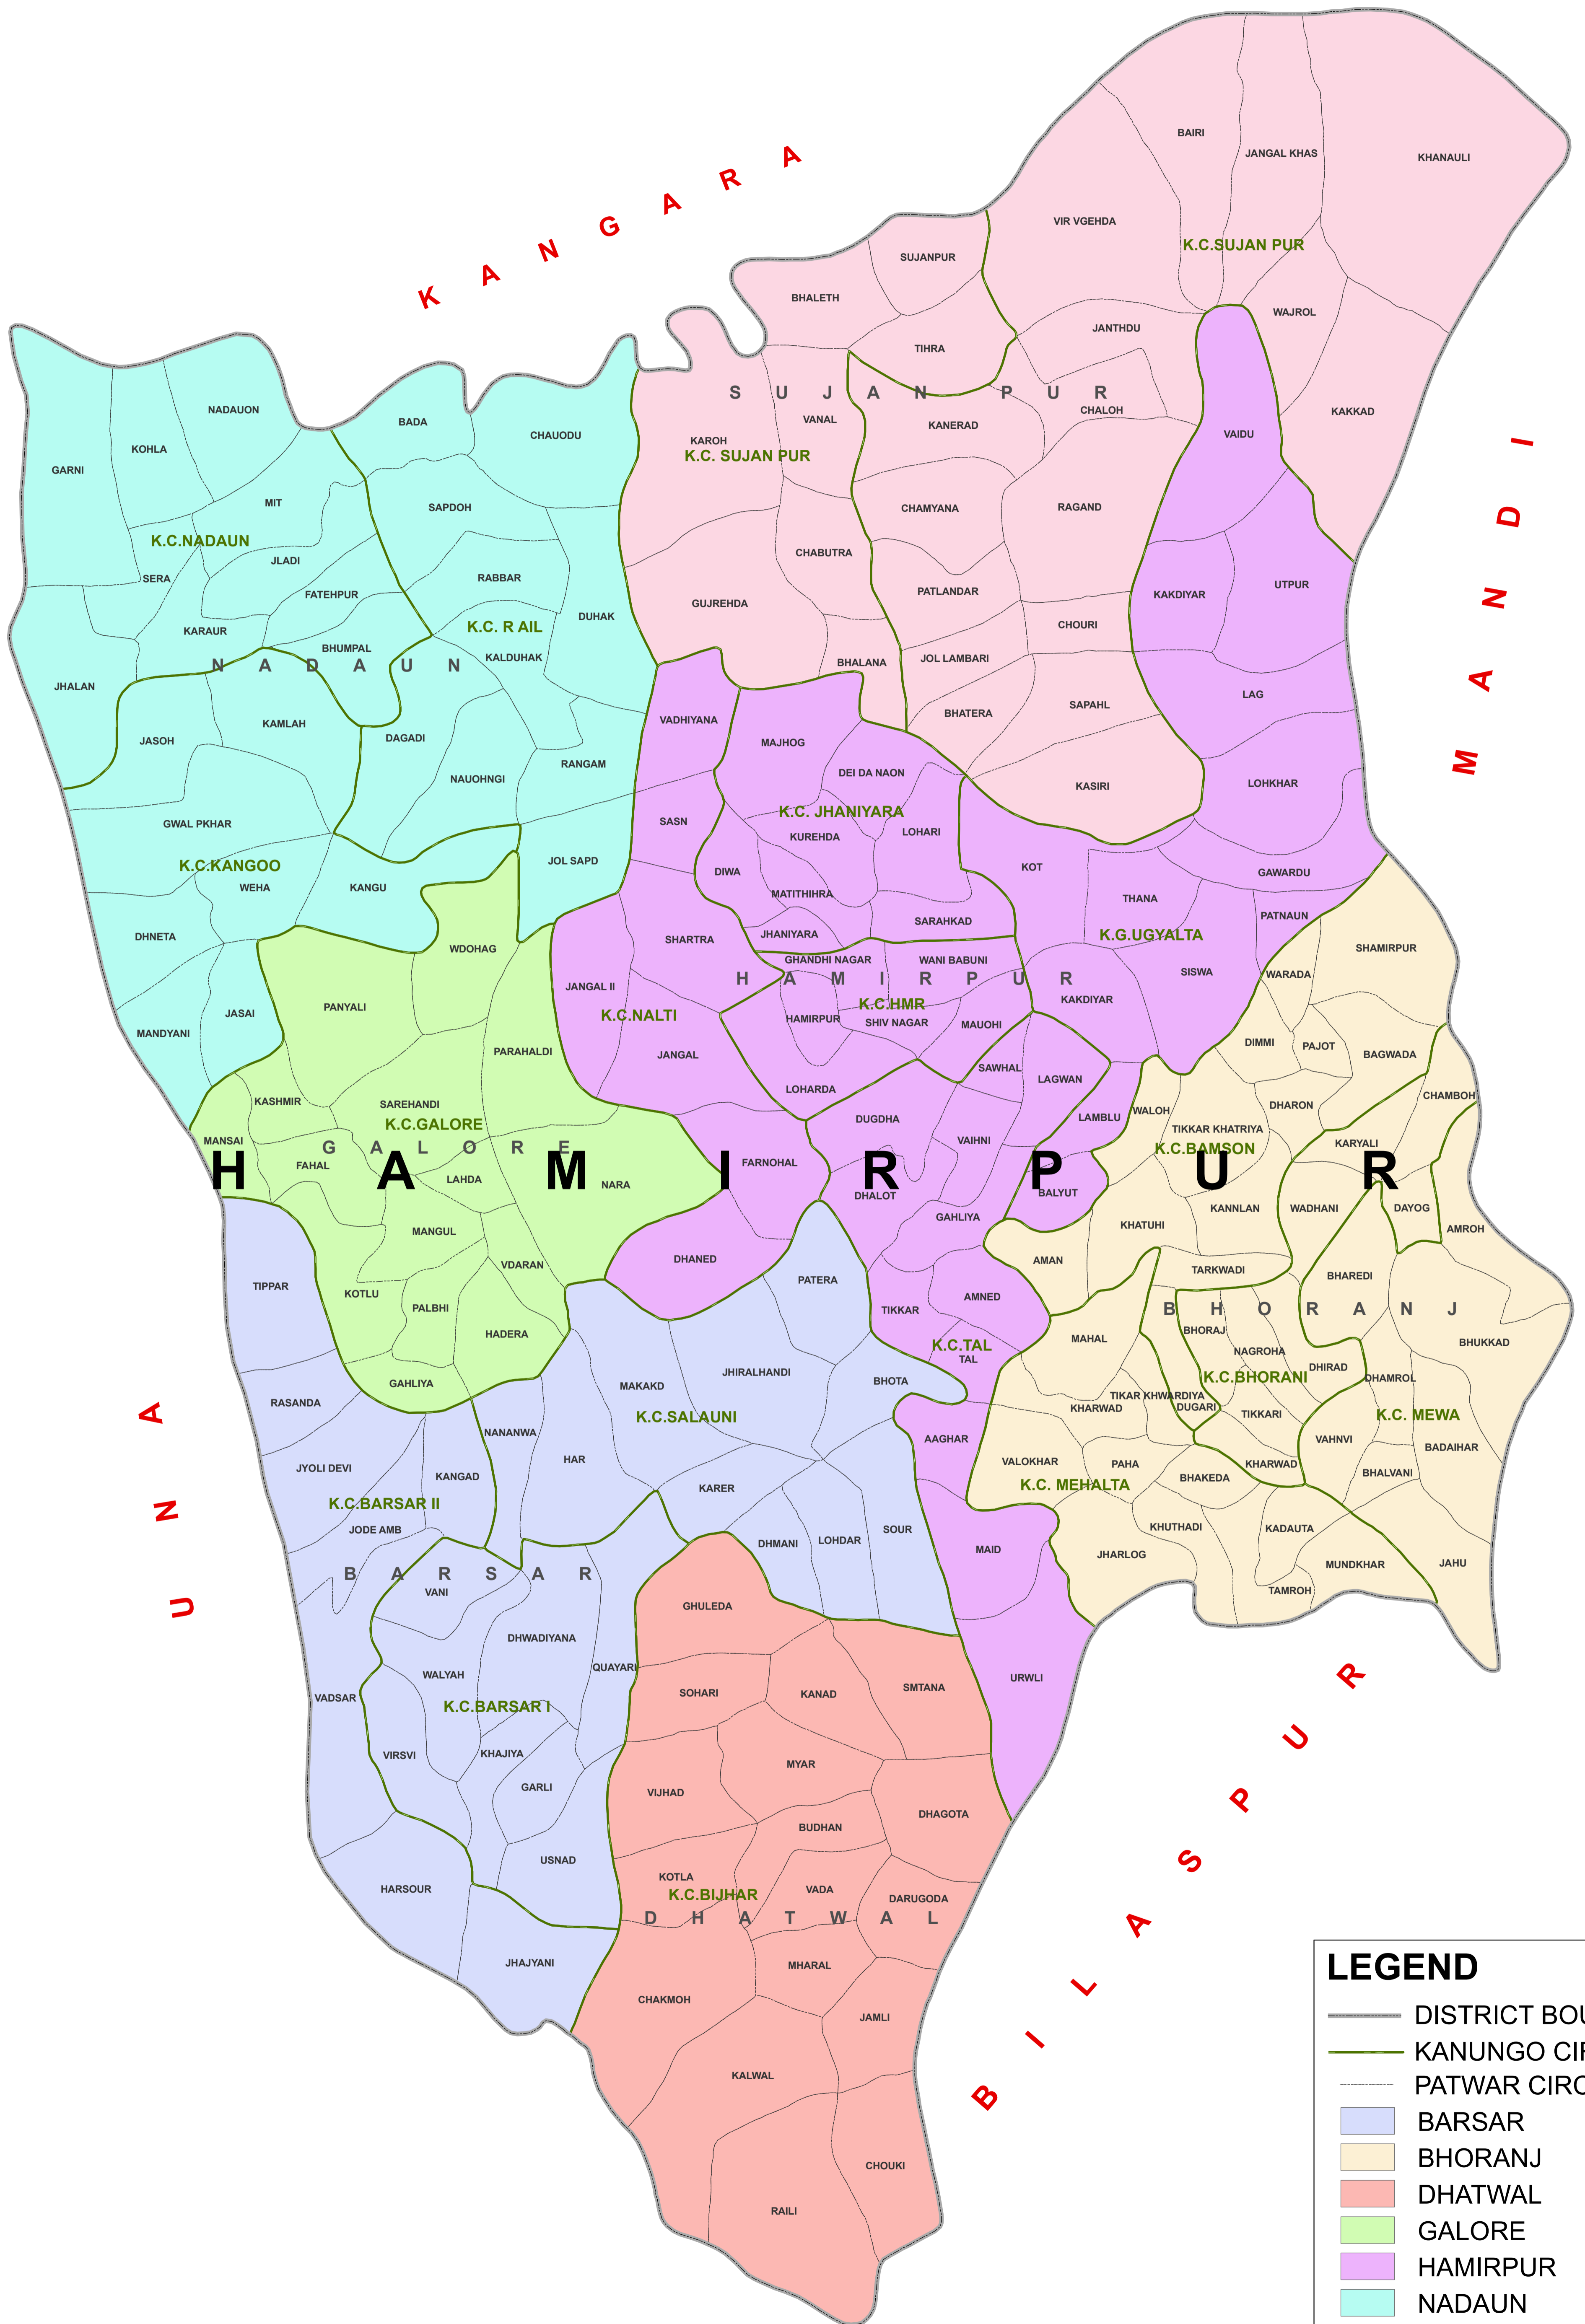

HIMACHAL PRADESH

DISTRICT : HAMIRPUR

LEGEND	
	DISTRICT BOUNDARY
	KANUNGO CIRCLE
	PATWAR CIRCLE
	BARSAR
	BHORANJ
	DHATWAL
	GALORE
	HAMIRPUR
	NADAUN
	SUJAN PUR